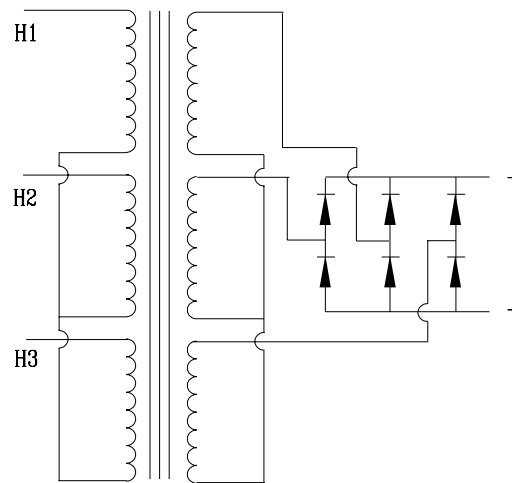

Custom DC Power Supplies

AC-to-DC

UNREGULATED POWER SUPPLY

1-Phase or 3-Phase
600 Volt Class
Up-to-200 Amps
Finger Safe Terminals
NEMA-1 Construction

Power Supplies with any other features and/or voltage combinations are available upon request.