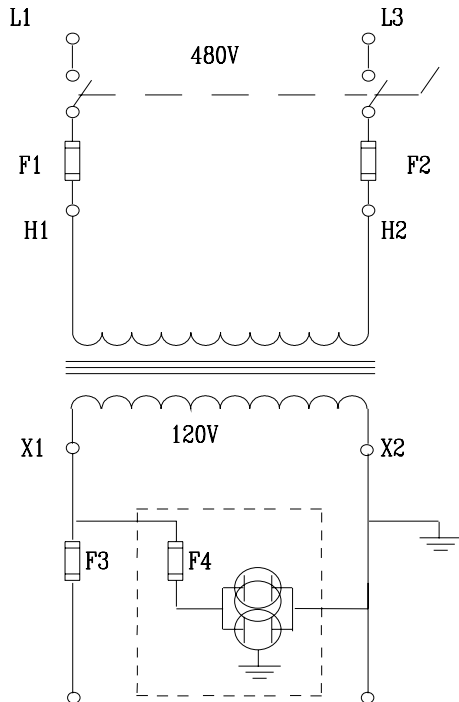

Auxiliary Power Supplies

SINGLE PHASE

60 Hertz

STANDARD POWER SOURCE
 Industrial Control Transformer
 Fused Primary & Secondary Circuit
 Duplex Receptacle (on 1000VA & Larger)
 Ventilated NEMA-1 Construction

" PLD " Series							
Primary	480	Approx. Dimensions (in Inches)			Weight (in lbs.)		
Secondary	120	VA Size	Catalog Number	A = Height		B = Width	C = Depth
		250	PLD-250-NR	10.50	14.00	8.00	45
		500	PLD-500-NR	10.50	14.00	8.00	45
		750	PLD-750-NR	10.50	14.00	8.00	50
		1000	PLD-1000	10.50	14.00	8.00	50
		1500	PLD-1500	10.50	14.00	8.00	55
		2000	PLD-2000	10.50	14.00	8.00	60

Note: Add "S" to the Catalog Number for a **Shielded Transformer** (ie. PLDS-1000)

Disconnects with any other features and/or voltage combinations are available upon request.