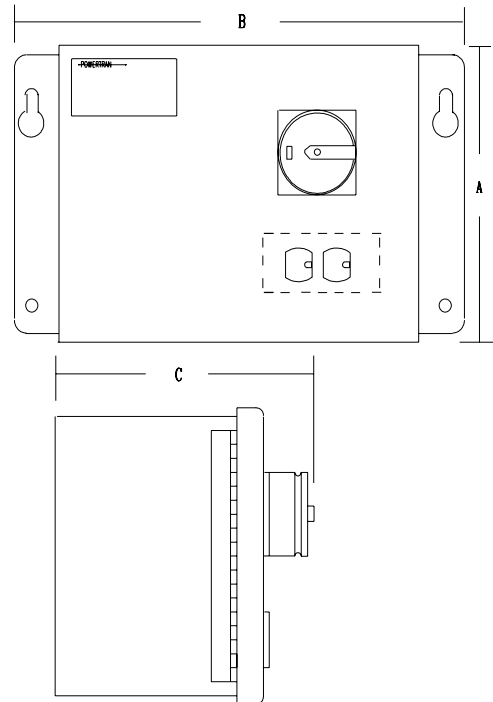

" PLD " Series							
Primary	480	Approx. Dimensions (in Inches)			Weight (in lbs.)		
Secondary	120	VA Size	Catalog Number	A = Height		B = Width	C = Depth
		250	PLD-250-NR	10.50	14.00	8.00	45
		500	PLD-500-NR	10.50	14.00	8.00	45
		750	PLD-750-NR	10.50	14.00	8.00	50
		1000	PLD-1000	10.50	14.00	8.00	50
		1500	PLD-1500	10.50	14.00	8.00	55
		2000	PLD-2000	10.50	14.00	8.00	60

Note: Add "S" to the Catalog Number for a **Shielded Transformer** (ie. PLDS-1000)

Disconnects with any other features and/or voltage combinations are available upon request.